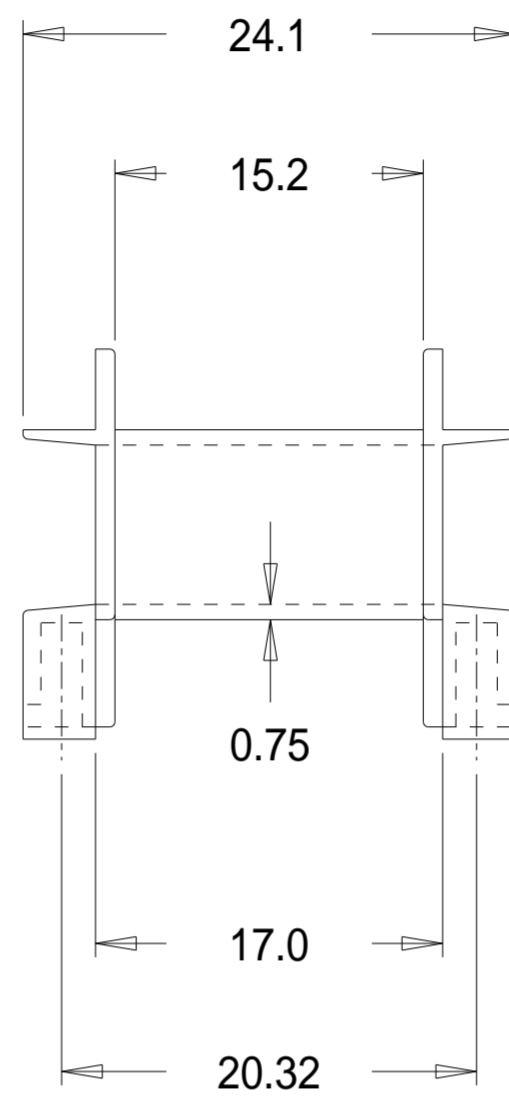

Part No. FE0110

EF 25/13/7 Horizontal Single Section Bobbin

Dimensions in millimetres.