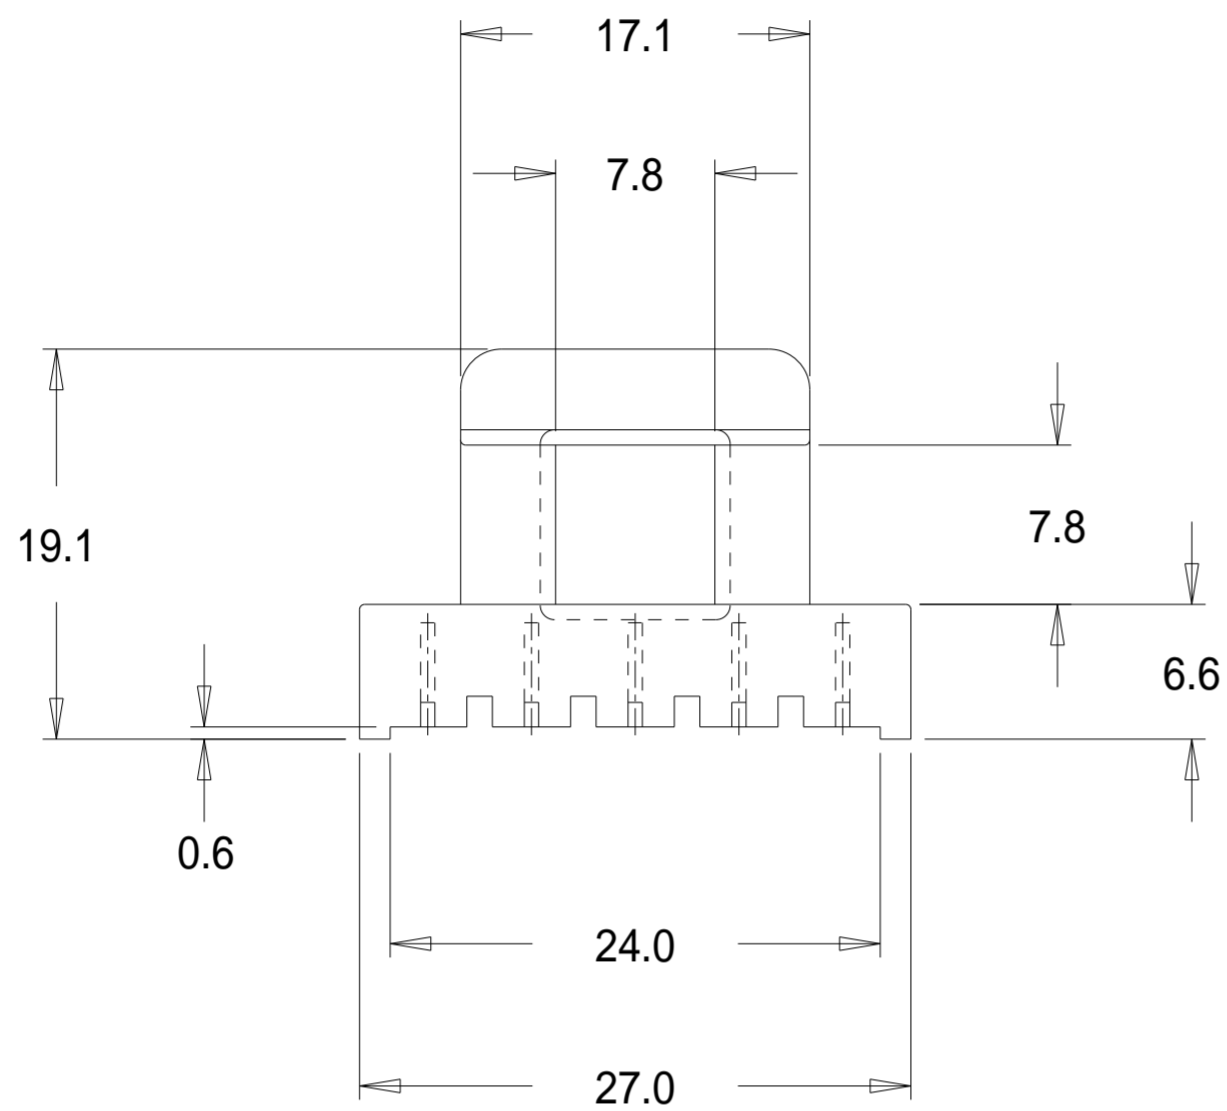

Part No. FE0110

EF 25/13/7 Horizontal Single Section Bobbin

Dimensions in millimetres.