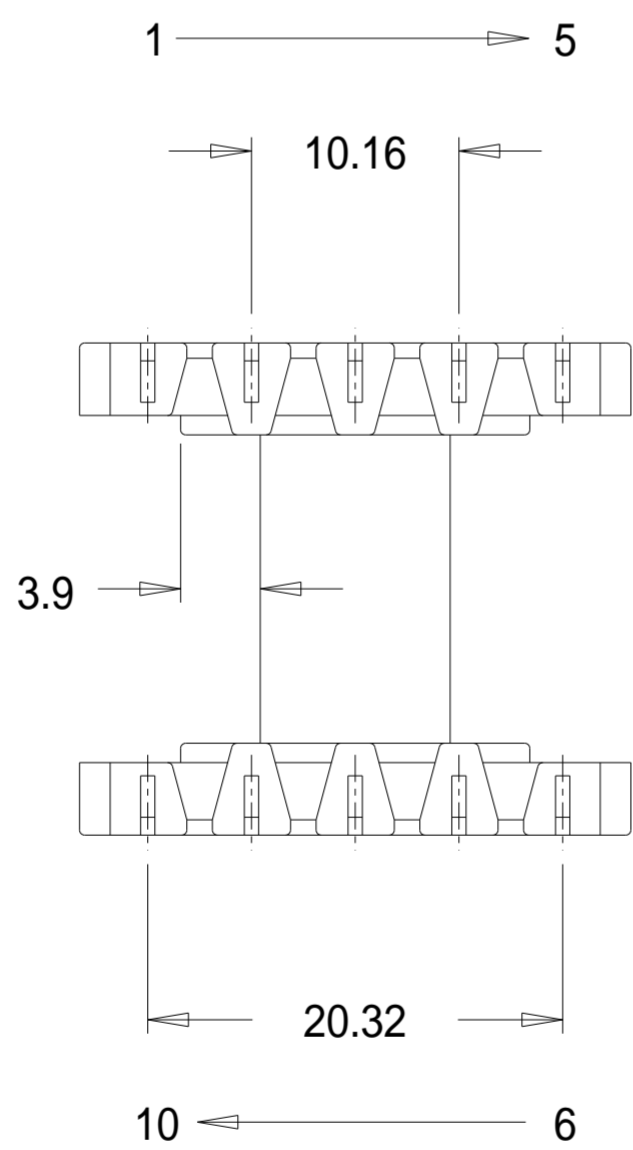

Part No. FE0110

EF 25/13/7 Horizontal Single Section Bobbin

Dimensions in millimetres.